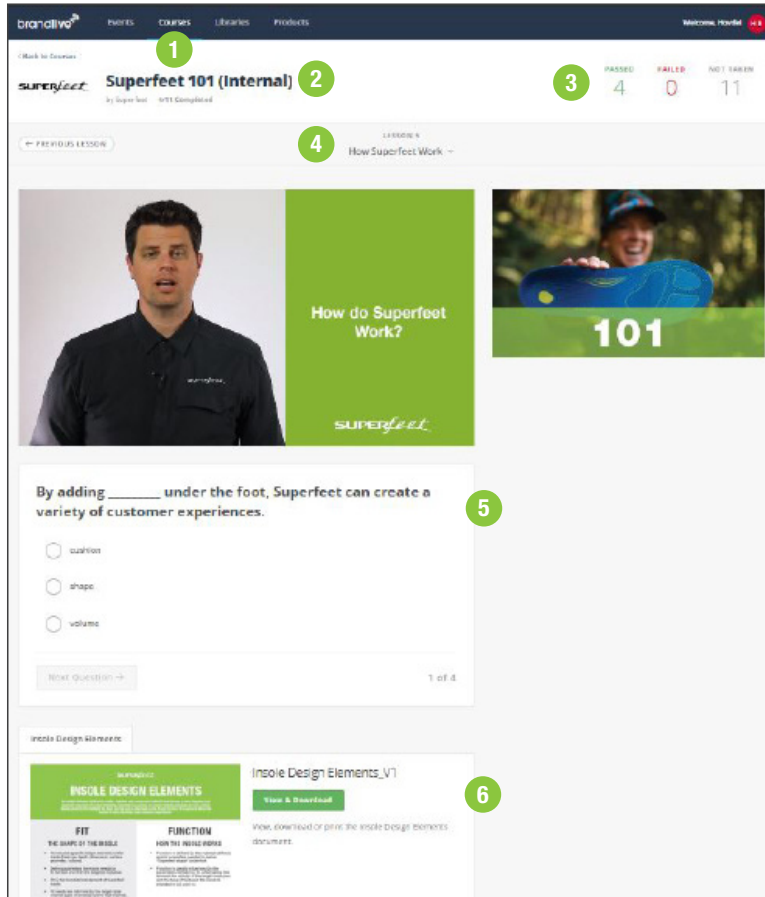

LESSON NAVIGATION

Each Superfeet course is made up of lessons that you will navigate to earn your incentive! Become familiar with lesson navigation below.

1. COURSES AVAILABLE TO YOU

Selecting Courses from the menu bar will take you to a landing page showing you all the courses that are available to you.

2. COURSE NAME

This is the course that you are enrolled in and currently viewing.

3. COURSE QUIZ TRACKER

View how many quizzes you've passed, failed and not taken yet within your current course.

4. LESSON NAVIGATION

This drop down menu allows you to navigate between lessons within the course.

5. LESSON QUIZ

Each lesson within the course has a quiz that you're required to pass before proceeding to the next lesson.

6. RESOURCES

Some lessons will have additional resources. These documents provide an overview of key themes and are available to download or print.