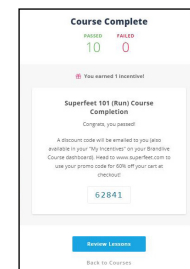

*If you already have a Brandlive account and are having trouble logging in, it is most likely that you never verified your account when you registered. This verification email would've been sent by Brandlive at the time of account set up. If you cannot locate this email please contact support@brand.live and your account can be manually activated.