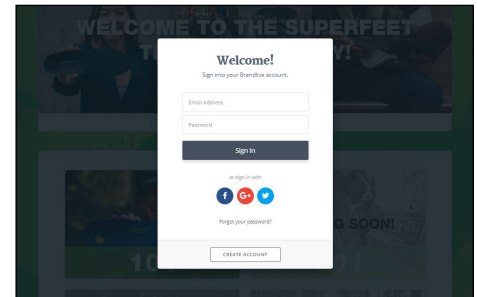

# SUPERFEET COURSES

Welcome to Superfeet Courses! We are excited that you're here to learn more about Superfeet. Each course will be made up of lessons that you will navigate to earn your 60% off incentive for use on Superfeet.com!

## CREATING YOUR ACCOUNT

1. To get started with Superfeet Courses start by following the provided link.
2. You will be directed to sign into your Brandlive account. Select **“Create Account”**. If you already have a Brandlive account you may sign in with your existing account\*.
3. Enter your first and last name, followed by your email address and select **“Sign Up”**.
4. Create a password for your profile and select **“Create Password”**.
5. The last step to register is to select **“No Thanks, Create Account”**.
6. After you create your Brandlive Profile, be sure to check your inbox for an email to **verify the email address** you provided. The email is coming from Brandlive, so check your spam folder if you don't see it right away.
7. You will now be directed to your training library. Select a course to get started!